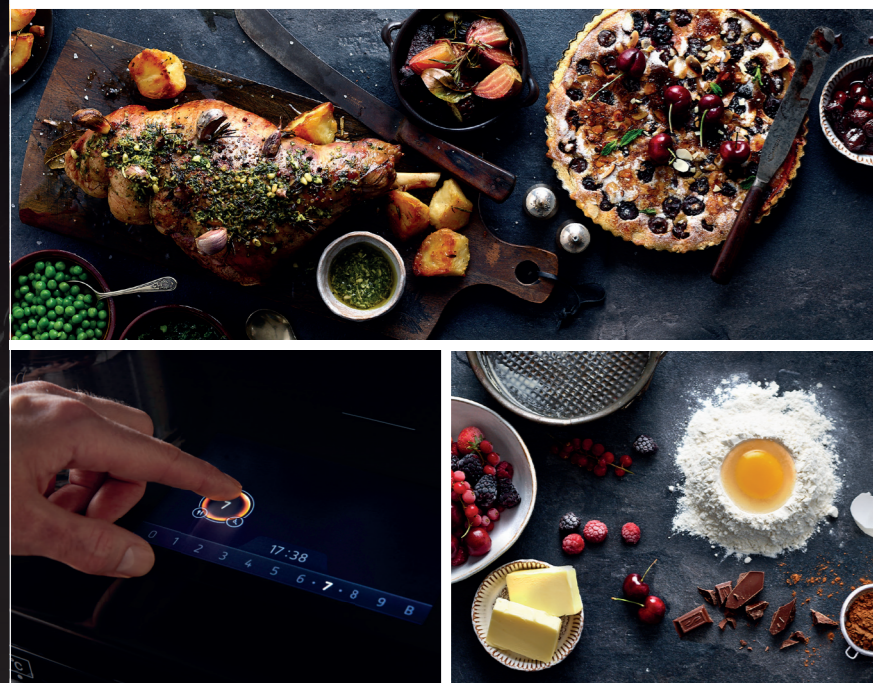

STOVES

— DELUXE —

**MASTER EVERY MEAL WITH
THE STOVES DELUXE COLLECTION**

The unsinkable soufflé. The perfectly pink steak you pride yourself on. The compliments that come after another on-point dinner party. That's what today's home cook really wants – consistently delicious results.

Following years of in-depth research and development, Stoves Deluxe has evolved – introducing new technology fresh for 2023. This cutting-edge collection of range cookers combines luxury style with contemporary innovation, bringing outstanding performance to your kitchen.

Whether you're looking for the only range cooker with four ovens, stylish and easier to clean gas-through-glass hotplates, or a larger grilling area for those perfect thick chops, every element has been designed to create dishes you can always trust for taste and quality, including two ground-breaking new features.

Where traditional oven dials leave space for temperature fluctuation, **TrueTemp** digital thermostat puts you in control right down to the degree – achieving perfect results, time after time.

Even bolder, the **FreedomFLEX™** true zoneless induction system reinvents the hob as you know it. A single full-surface cooking area gives you the flexibility, capacity and freedom to position any pan of any shape or size – anywhere!

With Stoves Deluxe, you'll never plate anything less than perfection.

Engineered in Prescot since 1920.