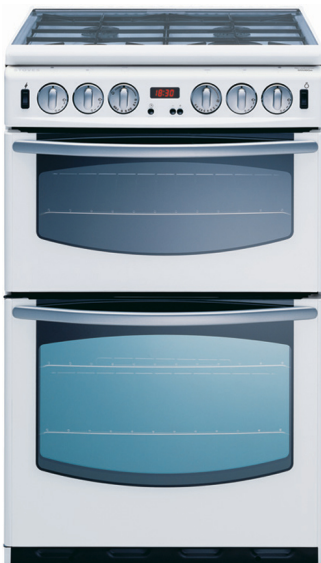

SI550DOm

550mm wide gas double oven cooker

Silver
White

SKU No.
050541115
050541114

Features

- Pristine® enamel
- Gas grill in top oven
- Removable inner door glass
- Glass hotplate lid with safety cut-off
- LED clock/minute minder
- Oven light
- Conventional gas main oven
- Four burner gas hob
- Made in Britain