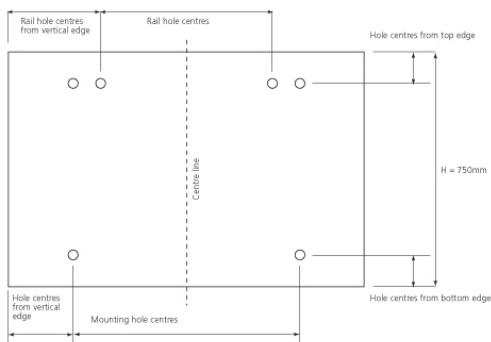

800mm Splashback

800mm wide splashback

Stainless steel

SKU No.
444448170

Features

Dimensions (mm)	H750 W800 D10
-----------------	---------------

Product	Height (mm)	Width (mm)	Fixing hole centre from vertical edge (mm)	Fixing hole centres from top/bottom edges (mm)	Rail hole centre from vertical edge (mm)
SPL 80	750	800	150	6	-