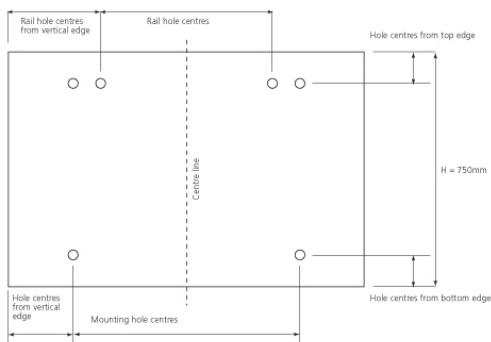

### Features

Dimensions (mm)	H750 W700 D10
-----------------	---------------

Product	Height (mm)	Width (mm)	Fixing hole centre from vertical edge (mm)	Fixing hole centres from top/bottom edges (mm)	Rail hole centre from vertical edge (mm)
SPL 70	750	700	125	6	-