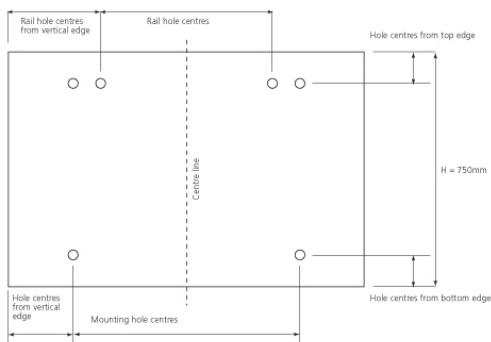

600mm Splashback

**600mm wide splashback**

**Black**  
**Stainless steel**

**SKU No.**  
444448168  
444448166

**Features**

Dimensions (mm)	H750 W600 D10
-----------------	---------------

Product	Height (mm)	Width (mm)	Fixing hole centre from vertical edge (mm)	Fixing hole centres from top/bottom edges (mm)	Rail hole centre from vertical edge (mm)
SPL 60	750	600	150	6	-