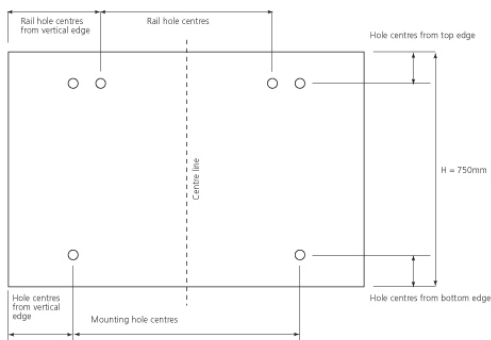

600mm Splashback wit

**600mm wide splashback with rail**

**Stainless steel**

**SKU No.**  
444448167

### Features

Dimensions (mm)	H750 W600 D10
-----------------	---------------

Product	Height (mm)	Width (mm)	Fixing hole centre from vertical edge (mm)	Fixing hole centres from top/bottom edges (mm)	Rail hole centre from vertical edge (mm)
SPL 60R	750	600	50	100	120