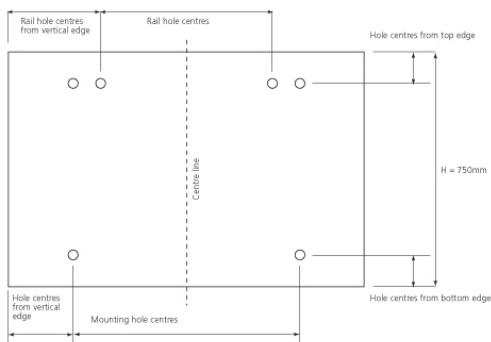

1100mm Splashback wi

**1100mm wide splashback with rail**

**Stainless steel**

**SKU No.**  
444448176

**Features**

Dimensions (mm)	H750 W1082 D10
-----------------	----------------

Product	Height (mm)	Width (mm)	Fixing hole centre from vertical edge (mm)	Fixing hole centres from top/bottom edges (mm)	Rail hole centre from vertical edge (mm)
SPL 110R	750	1082	191	100	246